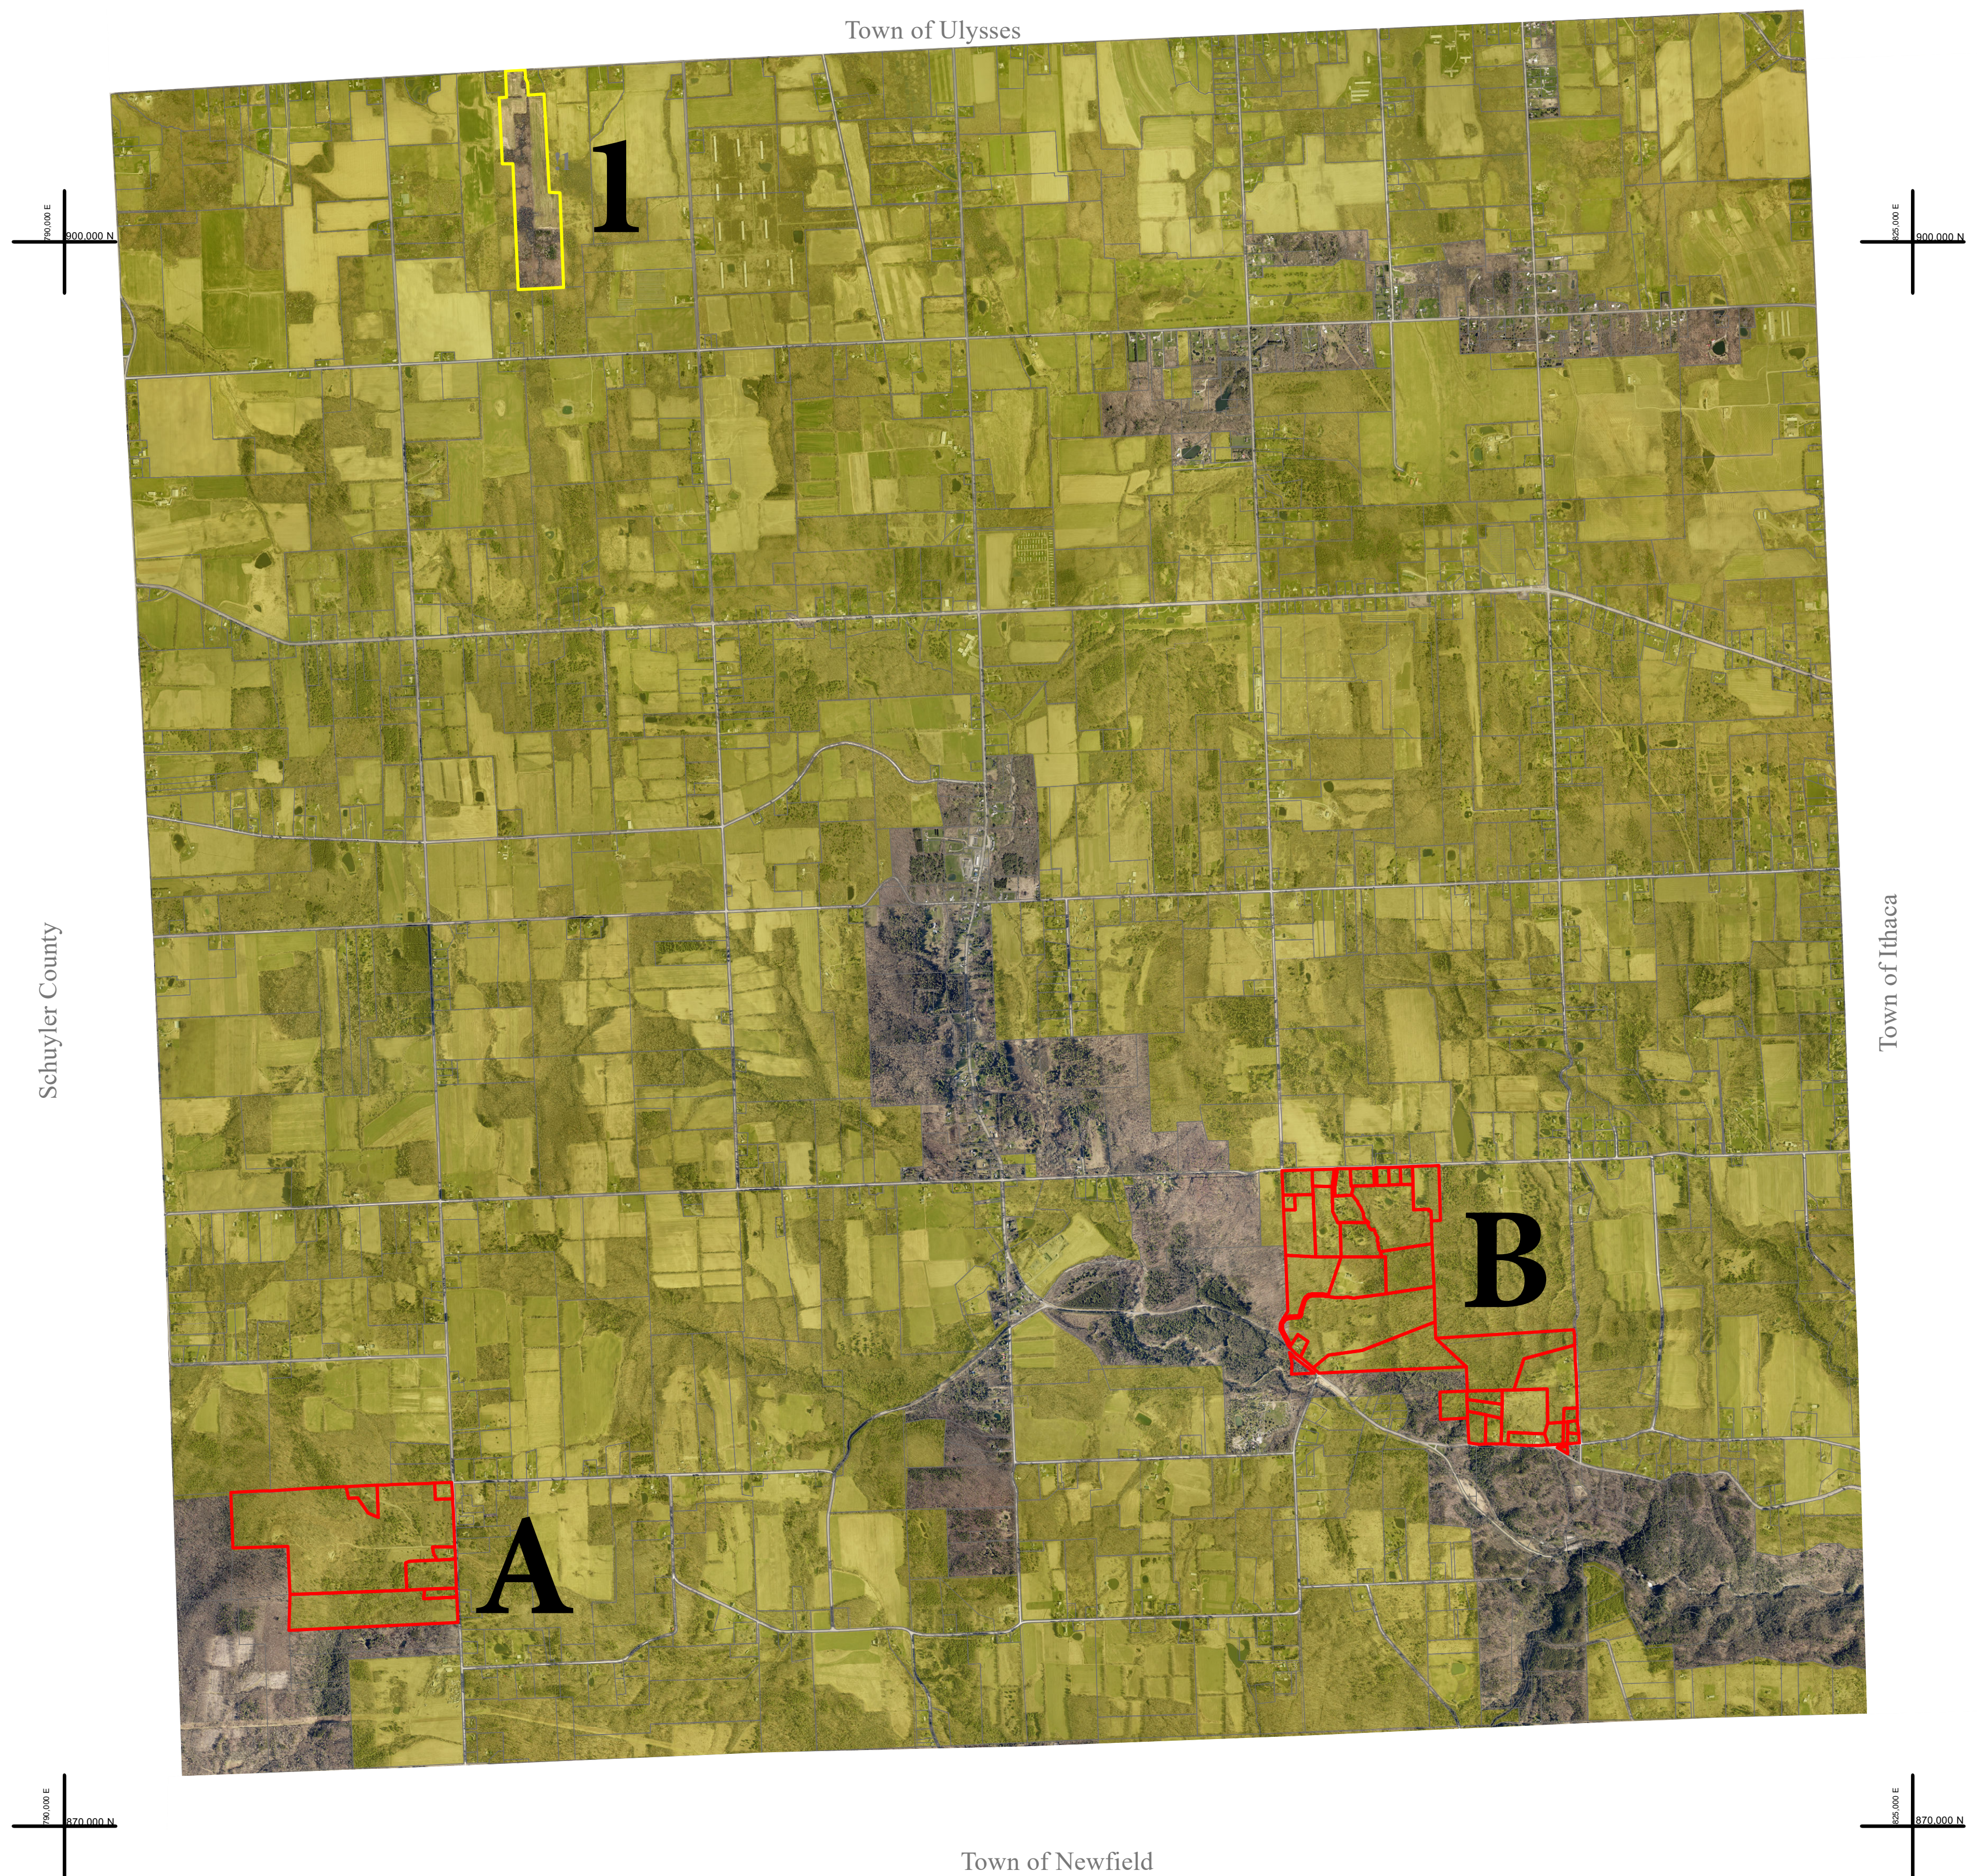

Town of Enfield Agricultural District 2

Legend

- Proposed Addition
- Proposed Removal
- Agricultural District 2 (2020)
- Perennial Streams
- Intermittent Streams
- Taxparcels 2023

References

Roads and Hydrography from
Tompkins County Digital Planimetric Map 1991-1992 & ITCTC

2016 Agricultural District Boundaries and
2016 Tax Parcel Boundaries produced by
Tompkins County Assessment Department

Scale

1:24,000
New York State Plane
Central Projection
1983 North American Datum

Prepared by the
Tompkins County Planning Department

Map 2 of 5

Disclaimer

Tompkins County does not warrant the accuracy or completeness of the information portrayed. The end user of these maps agrees to accept the data as is with the full knowledge that errors and omissions may exist, and to hold harmless the County for any damages that may result from an inappropriate use of these maps.